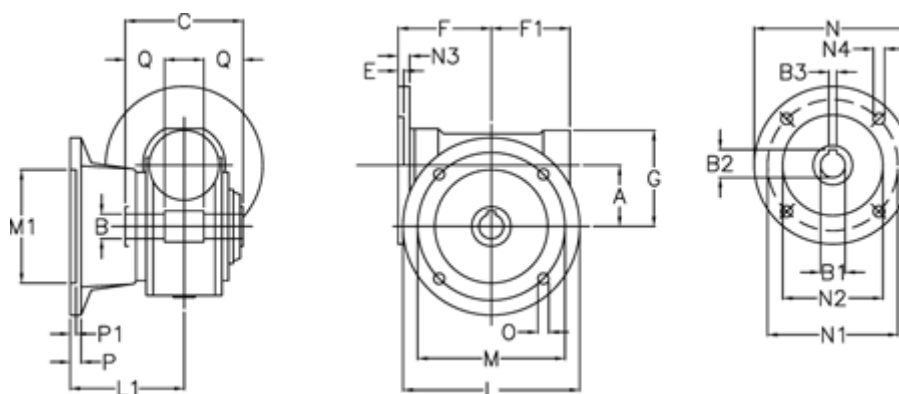

Data Sheet

Article number: 3902185100440

Description: Worm gear
VF 185-F1-100-100B5, without lubrication

Measures

A	= 185.4	F1	= 205	N2	= 180
B	= 60 H7	G	= 267	N3	= 16
B1 E7	= 28	L	= 400	N4	= 13
B2	= 31.3	L1	= 255	O	= 22
B3 H9	= 8	M	= 350	P	= 22
C	= 190	M1	= 280	P1	= 20
E	= 4	N	= 250	Q	= 65
F	= 217	N1	= 215		